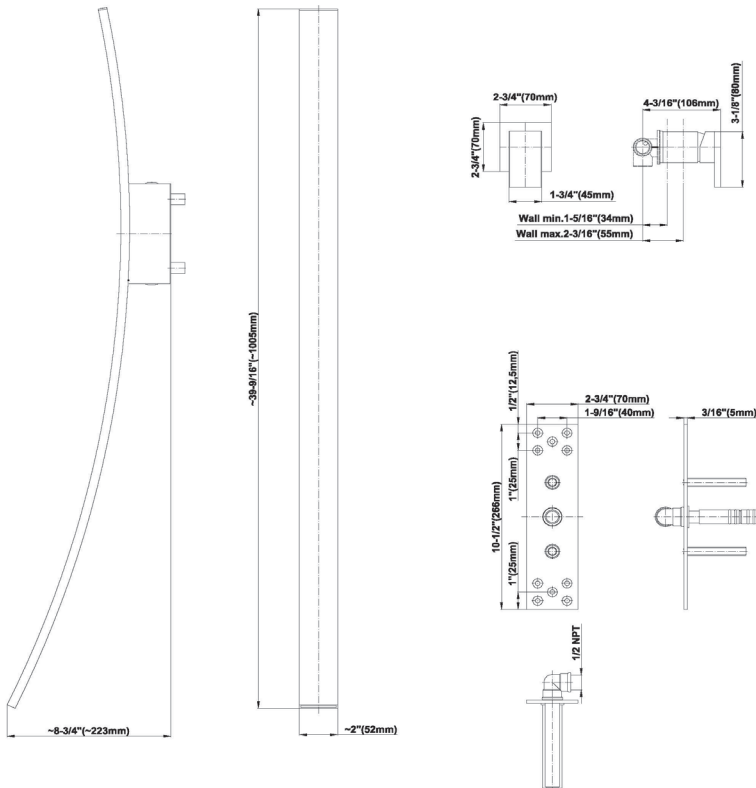

The measurements shown are for reference only. Products and specifications shown are subject to change without notice. Revised 5/2019

www.graff-designs.com | phone: 800-954-4723