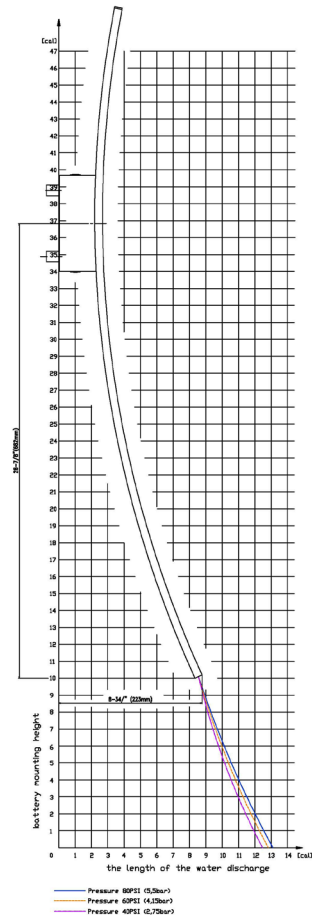

The measurements shown are for reference only. Products and specifications shown are subject to change without notice. Revised 5/2019

www.graff-designs.com | phone: 800-954-4723